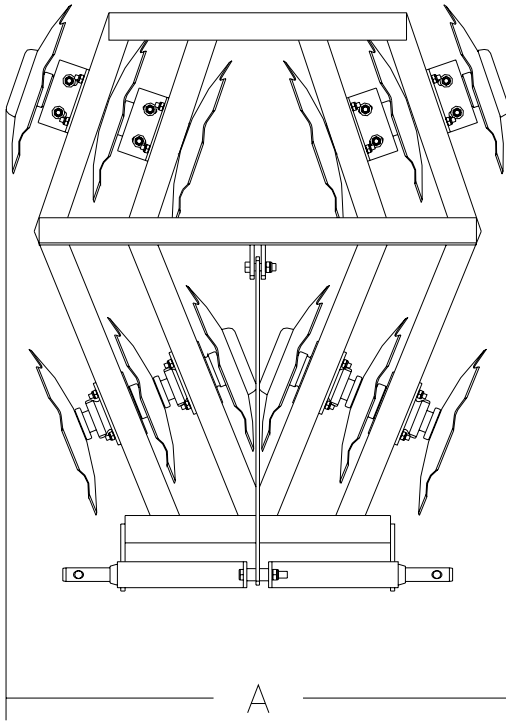

# Disc Harrow Dimensions

## Disc Harrow Dimensions

Item	Description	Dimension
A	Overall Width	45"
B	Overall Height	40 9/16"
C	Lift Pin Height	19 5/8"
D	Overall Length	52 1/2"
E	Disc Bracket Depth Settings	4 1/8"

## Disc Harrow Parts List

Item	Part No.	Description	Qty.
1	3051/01	Disc Depth Bracket	8
2	3051/02	3-Point Lift Bracket	2
3	3051/03	3-Point Lift Brace	1
4	3051/04	Disc Harrow Frame	1
5	3051/05	Outer Hub End	4
6	3051/06	Inner Hub End	4
7	3051/07	Disc	12
8	3051/08	Axle Shaft	4
9	3051/09	Lock Washer M24	4
10	3051/10	Nut M24	4
11	3PTF/03052-06	Lift Pin	2
12	3PTF/03052-07	Lock Washer M22	2
13	3PTF/03052-08	Nut M22	2
14	3051/11	Bolt M16x100	1
15	3051/12	Spacer	2
16	3051/13	Locking Nut M16	2
17	3051/14	Bolt M12x140	16
18	3051/15	Washer M12	16
19	3051/16	Locking Nut M12	16
20	3051/17	Grease Fitting	16
21	3051/18	Carriage Bolt M12x30	16
22	3051/19	Locking Nut M12	16
23	3051/20	Hub Mounting Body	16
24	3051/21	Hub Axle	8
25	3051/22	Bolt M16x50	1
*26	<i>BSPR/03048-01</i>	<i>Pin</i>	<i>1</i>
*27	<i>BSPR/03048-02</i>	<i>Hair Pin</i>	<i>1</i>
<i>* Optional Parts</i>			

# Disc Harrow Parts Assembly