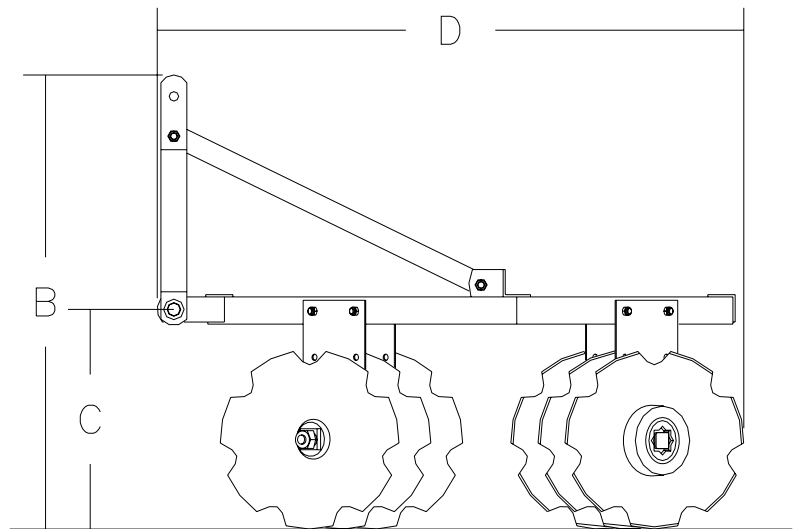

# Disc Harrow Dimensions

## Disc Harrow Dimensions

Item	Description	Dimension
A	Overall Width	45"
B	Overall Height	40 9/16"
C	Lift Pin Height	19 5/8"
D	Overall Length	52 1/2"
E	Disc Bracket Depth Settings	4 1/8"

# Disc Harrow Parts

## Disc Harrow Parts List

Item	Part No.	Description	Qty.
1	3051/01	Disc Depth Bracket	8
2	3051/02	3-Point Lift Bracket	2
3	3051/03	3-Point Lift Brace	1
4	3051/04	Disc Harrow Frame	1
5	3051/05	Outer Hub End	4
6	3051/06	Inner Hub End	4
7	3051/07	Disc	12
8	3051/08	Axle Shaft	4
9	3051/09	Lock Washer M24	4
10	3051/10	Nut M24	4
11	3PTF/03052-06	Lift Pin	2
12	3PTF/03052-07	Lock Washer M22	2
13	3PTF/03052-08	Nut M22	2
14	3051/11	Bolt M16x100	1
15	3051/12	Spacer	2
16	3051/13	Locking Nut M16	2
17	3051/14	Bolt M12x140	16
18	3051/15	Washer M12	16
19	3051/16	Locking Nut M12	16
20	3051/17	Grease Fitting	16
21	3051/18	Carriage Bolt M12x30	16
22	3051/19	Locking Nut M12	16
23	3051/20	Hub Mounting Body	16
24	3051/21	Hub Axle	8
25	3051/22	Bolt M16x50	1
*26	<i>BSPR/03048-01</i>	<i>Pin</i>	<i>1</i>
*27	<i>BSPR/03048-02</i>	<i>Hair Pin</i>	<i>1</i>
<i>* Optional Parts</i>			