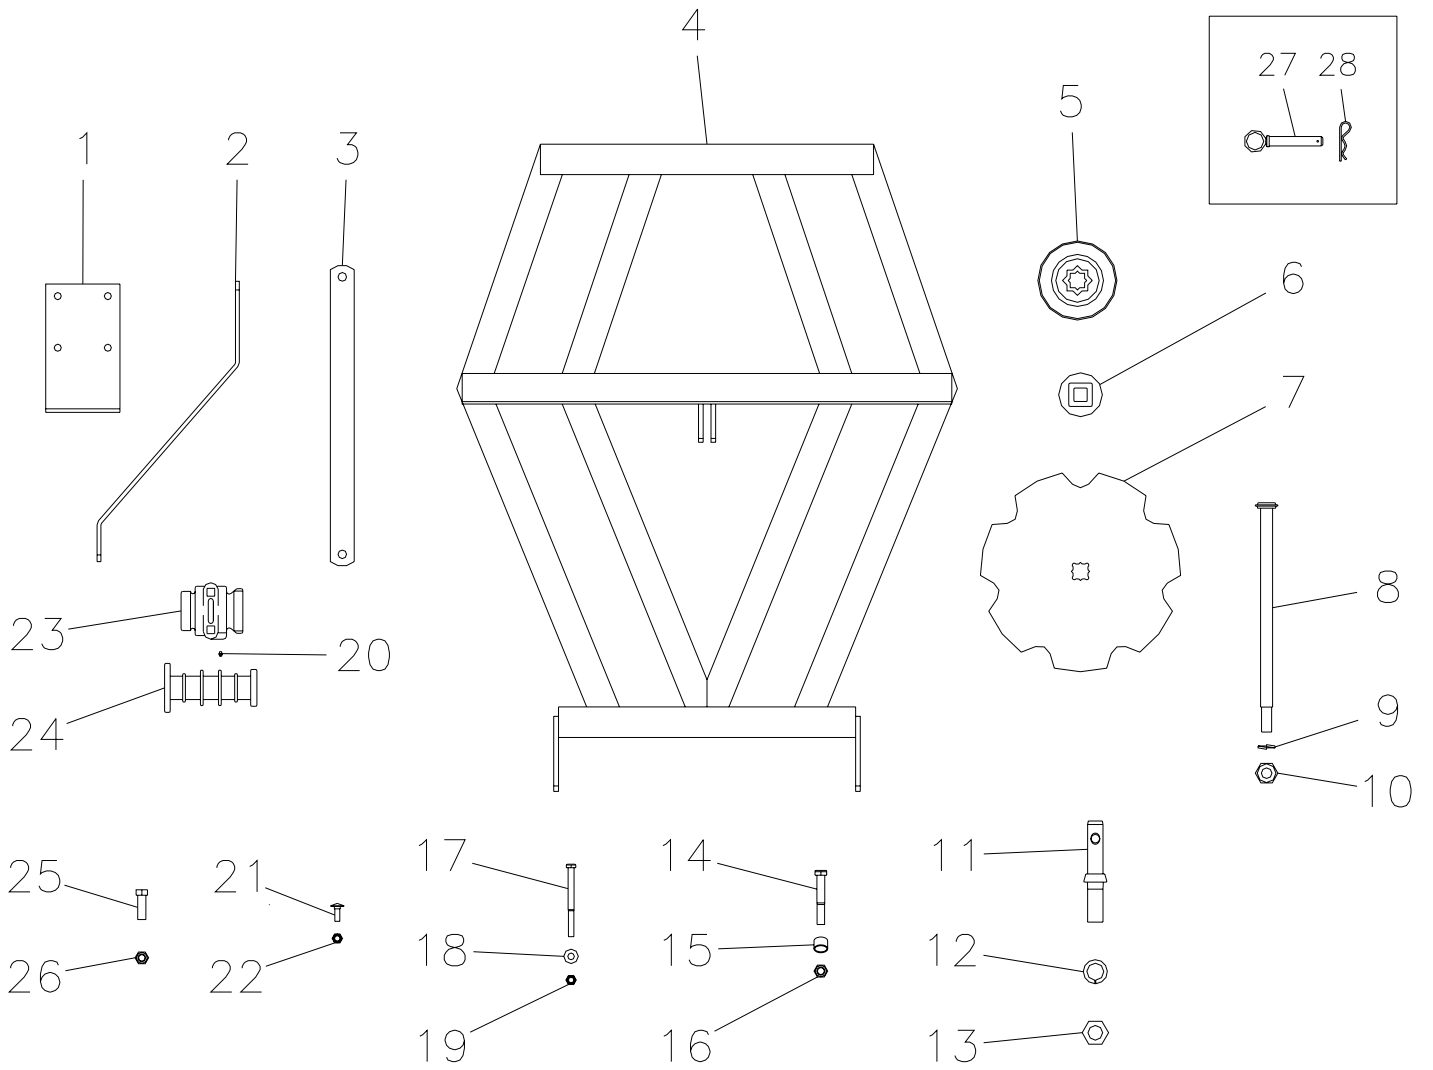

# Disc Harrow Dimensions

## Disc Harrow Dimensions

Item	Description	Dimension
A	Overall Width	45"
B	Overall Height	40 9/16"
C	Lift Pin Height	19 5/8"
D	Overall Length	52 1/2"
E	Disc Bracket Depth Settings	4 1/8"

## Disc Harrow Parts List

Item	Part No.	Description	Qty.
1	3051/01	Disc Depth Bracket	8
2	3051/02	3-Point Lift Bracket	2
3	3051/03	3-Point Lift Brace	1
4	3051/04	Disc Harrow Frame	1
5	3051/05	Outer Hub End	4
6	3051/06	Inner Hub End	4
7	3051/07	Disc	12
8	3051/08	Axle Shaft	4
9	3051/09	Lock Washer M24	4
10	3051/10	Nut M24	4
11	3PTF/03052-06	Lift Pin	2
12	3PTF/03052-07	Lock Washer M22	2
13	3PTF/03052-08	Nut M22	2
14	3051/11	Bolt M16x100	1
15	3051/12	Spacer	2
16	3051/13	Locking Nut M16	2
17	3051/14	Bolt M12x140	16
18	3051/15	Washer M12	16
19	3051/16	Locking Nut M12	16
20	3051/17	Grease Fitting	16
21	3051/18	Carriage Bolt M12x30	16
22	3051/19	Locking Nut M12	16
23	3051/20	Hub Mounting Body	16
24	3051/21	Hub Axle	8
25	3051/22	Bolt M16x50	1
*26	<i>BSPR/03048-01</i>	<i>Pin</i>	<i>1</i>
*27	<i>BSPR/03048-02</i>	<i>Hair Pin</i>	<i>1</i>
<i>* Optional Parts</i>			

# Disc Harrow Parts Assembly